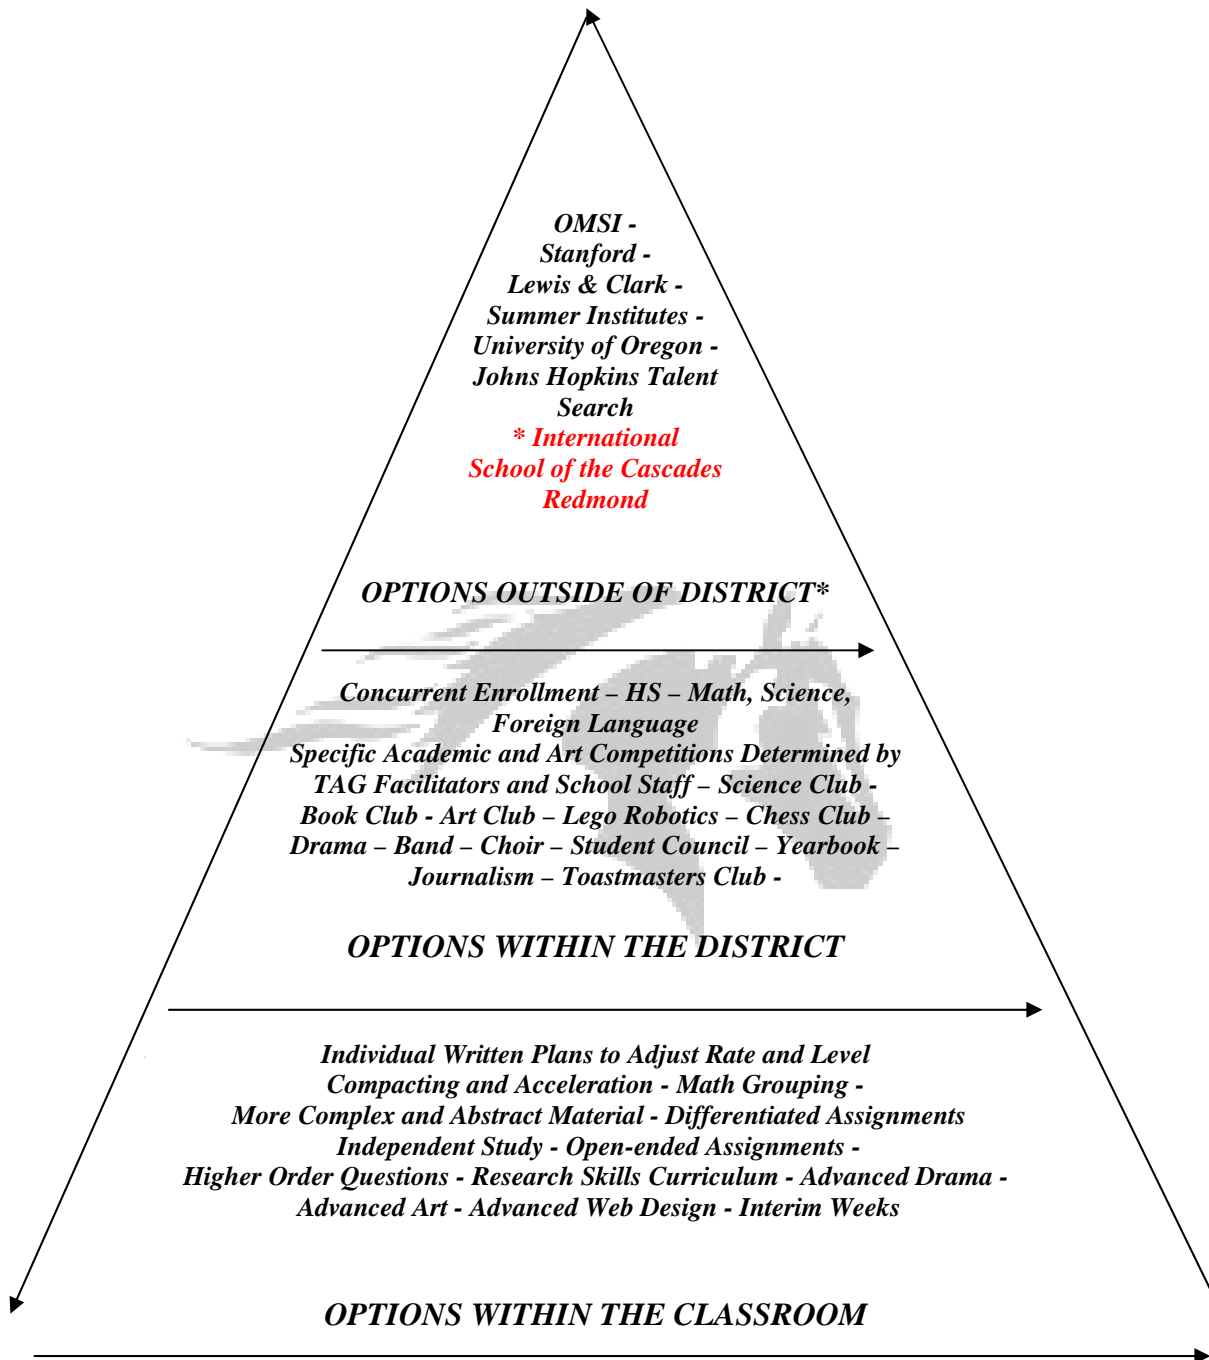

SISTERS MIDDLE SCHOOL

TAG PYRAMID OF SERVICES

*Please keep in mind that we have limited financial funds in our school budget and there is no additional state or federal funding to support TAG options. Except for the opportunity to enroll in the International Baccalaureate program in Redmond, all **OPTIONS OUTSIDE OF DISTRICT** are to be considered referrals and advocacy. At this time there is no financial support available for talent searches, or Talented and Gifted Summer Institutes at the various colleges or universities.*